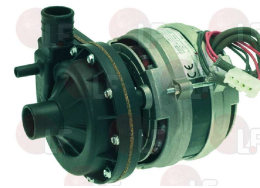

3122172 ELECTRIC PUMP IME 0.30HP 230V 50Hz

inlet external $\varnothing$ 32 mm - outlet external $\varnothing$ 31 mm
motor revolutions 2800
0.30HP 230V 50Hz - capacitor 10 μ f
for Dishwasher (NUOVA SIMONELLI) - Series KIARA
for Dishwasher (SO.WE.BO.) 601 - 701
for Glasswasher/Cupwasher (AFI) A35 - A35Z2 - A36
for Glasswasher/Cupwasher (EUROSYSTEM) PRO100
PRO200
for Glasswasher/Cupwasher (HILTA) RB10 - RB22
SB10 - SB22
for Glasswasher/Cupwasher (IME OMNIWASH)
Series JOLLY - UNOA - UNOQ - UNOT
for Glasswasher/Cupwasher (NOSEM) C2010L - C4010L
R1010
for Glasswasher/Cupwasher (SAB ITALIA) C35 - C36