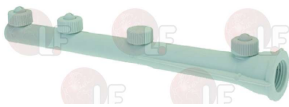

Suitable for:

3243496 RIGHTHAND RINSE ARM

complete with jets
for Dishwasher (AFI) A600 - A900
for Dishwasher (EUROSYSTEM) PRO400
for Dishwasher (HILTA) S41 - S42
for Dishwasher (IME OMNIWASH) QUATTROBA
QUATTROSA - 4Q82
for Dishwasher (NOSEM) C5000 - C5010 - C5020
NC401 - NC501
for Dishwasher (SAB ITALIA) K5.2P
for Dishwasher hood type (AFI) A1000L
for Dishwasher hood type (EUROSYSTEM) PRO600
for Dishwasher hood type (HILTA) W13 - W14 - W15
for Dishwasher hood type (IME OMNIWASH) SEI1P
SEI2P
for Dishwasher hood type (NOSEM) K601 - K602