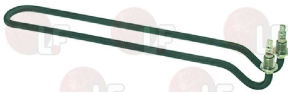

STORME

STORME

3355596 HEATING ELEMENT FOR WASH TANK 800W 230V

immersed length 330 mm
width 50 mm height 30 mm
connection ø 12 mm
for Dishwasher (SO.WE.BO.) 601
for Glasswasher/Cupwasher (AFI) A35 - A36
for Glasswasher/Cupwasher (EUROSYSTEM) PRO100
for Glasswasher/Cupwasher (HILTA) RB10 - SB10
for Glasswasher/Cupwasher (IME OMNIWASH) JA35
JA36 - JOLLYAQ - JOLLYAT - JOLLYQ - JOLLYT
J35 - J36
for Glasswasher/Cupwasher (NOSEM) C2010L - R1010L
for Glasswasher/Cupwasher (NUOVA SIMONELLI) KIARA1
KIARA2
for Glasswasher/Cupwasher (SAB ITALIA) C35 - C36
for Glasswasher/Cupwasher (SO.WE.BO.) 600 - 631