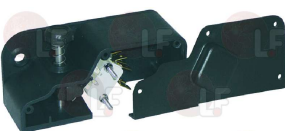

Microswitches

3803005 COMPLETE DOOR CONTACT

for Dishwasher (IME OMNIWASH) SEI1PCQ - SEI2CQB
SEI2PCQ
for Dishwasher (NOSEM) K602S
for Dishwasher (SAB ITALIA) K5.2P
for Dishwasher (SOTAL) C13001P - C130024V
for Dishwasher (STORME) L502BT
for Dishwasher (UNIC) A61A - A61B
for Dishwasher hood type (AFI) A1000L
for Dishwasher hood type (EUROSYSTEM) PRO600
for Dishwasher hood type (HILTA) W13 - W14 - W15
for Dishwasher hood type (NOSEM) K601 - K602
for Dishwasher hood type (NUOVA SIMONELLI) LTM1500
LTM1600
for Dishwasher hood type (SAB ITALIA) K5.1P
for Dishwasher hood type (SO.WE.BO.) 6.1P - 6.2P