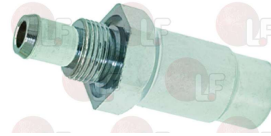

3243526 LOWER RINSE SUPPORT

for Dishwasher (AFI) A600
for Dishwasher (EUROSYSTEM) PRO400
for Dishwasher (HILTA) S41 - S42
for Dishwasher (IME OMNIWASH) 4Q82
for Dishwasher (NOSEM) C5000 - C5010 - C5020
NC501
for Dishwasher (NUOVA SIMONELLI) KIARA6
for Dishwasher (SAB ITALIA) C50H
for Dishwasher (SO.WE.BO.) 824
for Dishwasher (SOTAL) F600
for Dishwasher (STORME) LT500
for Dishwasher (UNIC) A410E
for Glasswasher/Cupwasher (NOSEM) NR101
for Glasswasher/Cupwasher (SO.WE.BO.) ONECQ
ONECT

STORME

3743056 RINSE CONNECTION

for Dishwasher (SO.WE.BO.) 601
for Glasswasher/Cupwasher (IME OMNIWASH) JOLLYA
JOLLYQ
for Glasswasher/Cupwasher (SO.WE.BO.) 600 - 631
661 - 691