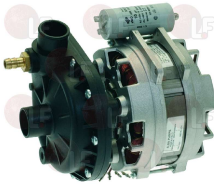

Suitable for:

3122432 ELECTRO-PUMP AP 1629030SX 0,30HP 230V
inlet external $\varnothing$ 32 mm - outlet external $\varnothing$ 31 mm
motor revolutions 2800
0.30HP 230V 50Hz - capacitor 10 μ f
for Dishwasher (SO.WE.BO.) 601 - 701
for Glasswasher/Cupwasher (AFI) A35 - A35Z2 - A36
for Glasswasher/Cupwasher (EUROSYSTEM) PRO100
PRO200
for Glasswasher/Cupwasher (HILTA) RB10 - RB22
SB10 - SB22
for Glasswasher/Cupwasher (IME OMNIWASH) JOLLY
UNOA - UNOQ - UNOT
for Glasswasher/Cupwasher (NOSEM) C2010L - C4010L
NR101 - R1010
for Glasswasher/Cupwasher (NUOVA SIMONELLI) KIARA1
for Glasswasher/Cupwasher (SAB ITALIA) C35 - C36

STORME LF-3122172

STORME

Suitable for:

3122434 ELECTRO-PUMP AP 2031SX 1HP 230V 50Hz
inlet external $\varnothing$ 46 mm - outlet external $\varnothing$ 40 mm
motor revolutions 2800
1HP 230V 50Hz - capacitor 12.5 μ f
for Dishwasher (AFI) A600
for Dishwasher (IME OMNIWASH) 4Q82
for Dishwasher hood type (AFI) A1000L
for Dishwasher hood type (IME OMNIWASH) SEI1P
SEI2P