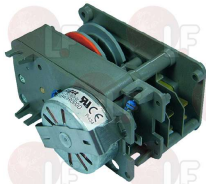

STORME

Timers

3446200 PROGRAMMER P26 2 CAMS
 cycle 120 seconds, 230V 50Hz, without pin
 for DRAIN PUMP
 for Dishwasher (EUROSYSTEM) PRO400
 for Dishwasher (HILTA) S41 - S42
 for Dishwasher (IME OMNIWASH) 4Q82
 for Dishwasher (NOSEM) C5000 - C5010 - C5020
 NC501
 for Dishwasher (NUOVA SIMONELLI) KIARA 6CF
 for Dishwasher (SAB ITALIA) C50H
 for Dishwasher (SO.WE.BO.) 824
 for Dishwasher (SOTAL) F600ECO
 for Dishwasher (STORME) LT5 - LT500M
 for Glasswasher/Cupwasher (AFI) A35Z2