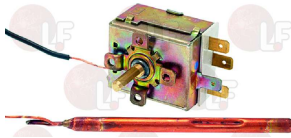

Suitable for:

3444268 SINGLE-PHASE THERMOSTAT 0-90°C
covered capillary 1000 mm
bulb $\varnothing$ 6.5x95 mm
15A 250V
D shaft $\varnothing$ 6x4.6 mm
for Dishwasher (IME OMNIWASH)
for Dishwasher (RANCILIO) - Series LS
for Glasswasher/Cupwasher (RANCILIO) - Series LT