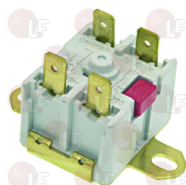

Thermostats

3444246 SAFETY THERMOSTAT FOR BOILER 100°C

4 contacts 16A 250V
for Dishwasher (AFI) A600 - A900
for Dishwasher (SAB ITALIA) C50H
for Dishwasher (SO.WE.BO.)
for Dishwasher (UNIVERBAR) BRAMA - CASTA - COSMO
LOGOS - LOGOSD - MIDI50 - MIDI50D - OMEGA
OMEGAD - SINCRO - SINCROD - TOP
for Dishwasher hood type (IME OMNIWASH) SEI1P
SEI2P
for Dishwasher hood type (UNIVERBAR) COMPACT
for Glasswasher/Cupwasher (AFI) A35 - A35Z2 - A36
for Glasswasher/Cupwasher (NOSEM) R1010
for Glasswasher/Cupwasher (SAB ITALIA) C35 - C36
for Glasswasher/Cupwasher (UNIVERBAR) BET37
BET37D - BET40 - BET40D - ERGON - ERGOND