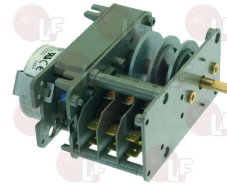

STORME

3322261 PROGRAMMER P265 3 CAMS
cycle 4 minutes
230V 50/60Hz
counter-clockwise rotation
D-shaped pin $\varnothing$ 6x4.6 mm
for Dishwasher (NUOVA SIMONELLI) KIARA6CF
for Dishwasher (SAB ITALIA) C50H
for Dishwasher (SO.WE.BO.) 1342 - 701 - 752 - 824
for Dishwasher (STORME) LT500T
for Glasswasher/Cupwasher (AFI) A35Z2
for Glasswasher/Cupwasher (IME OMNIWASH) DUE - UNO
for Glasswasher/Cupwasher (SOTAL) C230