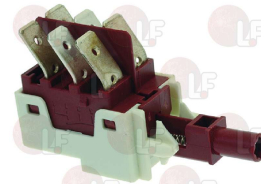

3319627 DOUBLE CHANGE OVER SWITCH 16A 250V

for Dishwasher (CONTI) CM5000
for Dishwasher (ELETTROBAR) E50 - E51 - E52
for Dishwasher (EUROSYSTEM) A600
for Dishwasher (SAB ITALIA) K5.2P - K6.1P
for Dishwasher (SOTAL) C13001P
for Dishwasher (UNIC) A61A
for Dishwasher hood type (AFI) A1000L
for Dishwasher hood type (HILTA) W13 - W15
for Dishwasher hood type (IME OMNIWASH) SEI1P SEI2P
for Dishwasher hood type (NOSEM) K601 - K602
for Dishwasher hood type (NUOVA SIMONELLI) LTM1500
for Dishwasher hood type (SO.WE.BO.) 6.1P - 6.2PB
for Dishwasher hood type (SOTAL) C1300
for Dishwasher hood type (UNIC) A61

STORME

3319175 GREEN CHANGE OVER SWITCH 16A 24V

with indicator lamp
max temperature 120°C
mounting hole 22x30 mm
for Dishwasher hood type (IME OMNIWASH) SEI2P
for Dishwasher hood type (STORME) L502