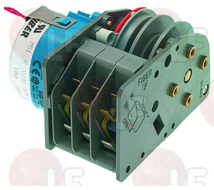

STORME

Suitable for:

STORME

3322225 TIMER P25 230V 3 CAMS

cycle 120 seconds
 230V 50/60HZ
 without shaft
 for Dishwasher (NOSEM) R101L
 for Dishwasher (NUOVA SIMONELLI) KIARA4CF
 KIARA4CG
 for Glasswasher/Cupwasher (EUROSYSTEM) PRO200
 for Glasswasher/Cupwasher (HILTA) RB22 - SB22
 for Glasswasher/Cupwasher (IME OMNIWASH) DUE - UNO
 for Glasswasher/Cupwasher (NOSEM) C4010L
 for Glasswasher/Cupwasher (SO.WE.BO.) 712
 for Glasswasher/Cupwasher (STORME) ME400
 for Glasswasher/Cupwasher (UNIC) A20 - A21