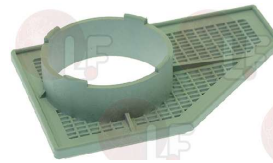

Suitable for:

3160044 O-RING 03187 EPDM

for Dishwasher (AFI) A600
for Dishwasher (EUROSYSTEM) PRO400
for Dishwasher (HILTA) S41 - S42
for Dishwasher (IME OMNIWASH) 4Q82
for Dishwasher (NOSEM) C5000 - K602S
for Dishwasher (NUOVA SIMONELLI) KIARA6CF
KIARA6ECF
for Dishwasher (SAB ITALIA) C50H - K5.2P
for Dishwasher (SO.WE.BO.)
for Dishwasher (SOTAL) C1300IP - F600
for Dishwasher hood type (AFI) A1000L
for Dishwasher hood type (EUROSYSTEM) PRO600
for Dishwasher hood type (HILTA) W13 - W14 - W15
for Dishwasher hood type (IME OMNIWASH) SEI1P
SEI2P

STORME

3160038 INLET CONNECTOR $\varnothing$ 1"1/4

for Dishwasher (AFI) A600
for Dishwasher (EUROSYSTEM) PRO400
for Dishwasher (HILTA) S41 - S42
for Dishwasher (NOSEM) C5010 - C5020 - NC501
for Dishwasher (NUOVA SIMONELLI) KIARA6
for Dishwasher (SAB ITALIA) C50H
for Dishwasher (SO.WE.BO.) 600CQ - 600CT - 619CQ
619CT - 631CT - 661CQ - 701CQ - 701CT - 752CQ
752CT - 824CQ - 824CT
for Dishwasher (SOTAL) F600ECO
for Dishwasher (STORME) LT500M - LT500T
for Dishwasher (UNIC) A100 - A410E
for Glasswasher/Cupwasher (AFI) A35 - A35Z2 - A36
for Glasswasher/Cupwasher (EUROSYSTEM) PRO100
PRO200

STORME

STORME

Suitable for:

3160043 TIE ROD FOR FILTER 97 mm

for Dishwasher (AFI) A600
for Dishwasher (EUROSYSTEM) PRO400
for Dishwasher (HILTA) S41 - S42
for Dishwasher (NOSEM) C5000 - K602S
for Dishwasher (NUOVA SIMONELLI) KIARA6
for Dishwasher (SAB ITALIA) C50H - K5.2P
for Dishwasher hood type (AFI) A1000L
for Dishwasher hood type (EUROSYSTEM) PRO600
for Dishwasher hood type (HILTA) W13 - W14 - W15
for Dishwasher hood type (IME OMNIWASH) SEI1P
SEI2P
for Dishwasher hood type (NOSEM) K601
for Dishwasher hood type (SAB ITALIA) K5.1P

STORME

3160468 BOTTOM PLATE FOR PUMP FILTER

for Dishwasher (IME OMNIWASH) J50 - 4Q82

STORME