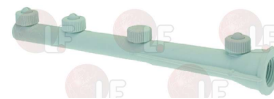

STORME

STORME

Suitable for:

3243496 RIGHTHAND RINSE ARM

complete with jets
 for Dishwasher (AFI) A600 - A900
 for Dishwasher (EUROSYSTEM) PRO400
 for Dishwasher (HILTA) S41 - S42
 for Dishwasher (IME OMNIWASH) QUATTROBA
 QUATTROSA - 4Q82
 for Dishwasher (NOSEM) C5000 - C5010 - C5020
 NC401 - NC501
 for Dishwasher (SAB ITALIA) K5.2P
 for Dishwasher hood type (AFI) A1000L
 for Dishwasher hood type (EUROSYSTEM) PRO600
 for Dishwasher hood type (HILTA) W13 - W14 - W15
 for Dishwasher hood type (IME OMNIWASH) SEI1P
 SEI2P
 for Dishwasher hood type (NOSEM) K601 - K602