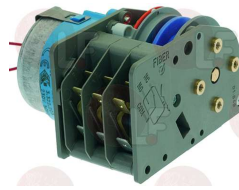

3322203 TIMER P255 3 CAMS

230V 50/60Hz
cycle 150 seconds
without pin
for Dishwasher (NUOVA SIMONELLI) KIARA1CF
KIARA1CG - KIARA2CF
for Dishwasher (SO.WE.BO.) 601
for Dishwasher (UNIC) A10 - A11
for Glasswasher/Cupwasher (AFI) A35 - A36
for Glasswasher/Cupwasher (EUROSYSTEM) PRO100
for Glasswasher/Cupwasher (HILTA) RB10 - SB10
for Glasswasher/Cupwasher (IME OMNIWASH) JOLLYA
JOLLYAQ - JOLLYAT - JOLLYQ - JOLLYT
for Glasswasher/Cupwasher (NOSEM) C2010L - R1010L
for Glasswasher/Cupwasher (SAB ITALIA) C35 - C36
for Glasswasher/Cupwasher (SO.WE.BO.) 600 - 631