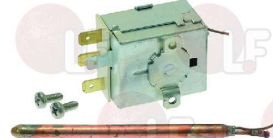

STORME

Suitable for:

3444269 SINGLE-PHASE THERMOSTAT 52°C
covered capillary 1000 mm
bulb $\varnothing$ 6.5x95 mm
15A 250V
for Dishwasher (AFI) A600 - A900
for Dishwasher (IME OMNIWASH)
for Dishwasher (SAB ITALIA) C50H
for Dishwasher (SO.WE.BO.)
for Glasswasher/Cupwasher (AFI) A35 - A35Z2 - A36
for Glasswasher/Cupwasher (NOSEM) R1010
for Glasswasher/Cupwasher (SAB ITALIA) C35 - C36