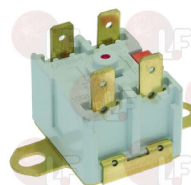

3744070 SAFETY THERMOSTAT FOR TANK 85°C

4 contacts 16A 250V
for Dishwasher hood type (AFI) A1000L
for Dishwasher hood type (EUROSYSTEM) PRO600
for Dishwasher hood type (HILTA) W13 - W15
for Dishwasher hood type (IME OMNIWASH) SEI2P
SEI2PS
for Dishwasher hood type (NOSEM) K601 - K602
for Dishwasher hood type (NUOVA SIMONELLI) LTM1500
LTM1600
for Dishwasher hood type (SAB ITALIA) K5.1P
for Dishwasher hood type (SO.WE.BO.) 6.1P - 6.2P
for Dishwasher hood type (SOTAL) C1300
for Dishwasher hood type (STORME) L501 - L502
for Dishwasher hood type (UNIC) A61