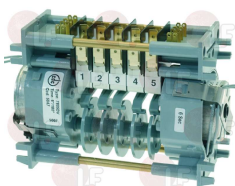

STORME

3322260 PROGRAMMER 7805DV 5 CAMS
50Hz - without pin
1° cycle 6" - 2° cycle 180"
for Dishwasher (IME OMNIWASH) GL1040 - GL1240
SEI1PCQ
for Dishwasher (SAB ITALIA) K1.5P
for Dishwasher (UNIC) A61A
for Dishwasher hood type (AFI) A1000L
for Dishwasher hood type (HILTA) W13
for Dishwasher hood type (NOSEM) K601
for Dishwasher hood type (NUOVA SIMONELLI) LTM1500
for Dishwasher hood type (SO.WE.BO.) 6.1P
for Dishwasher hood type (STORME) L501